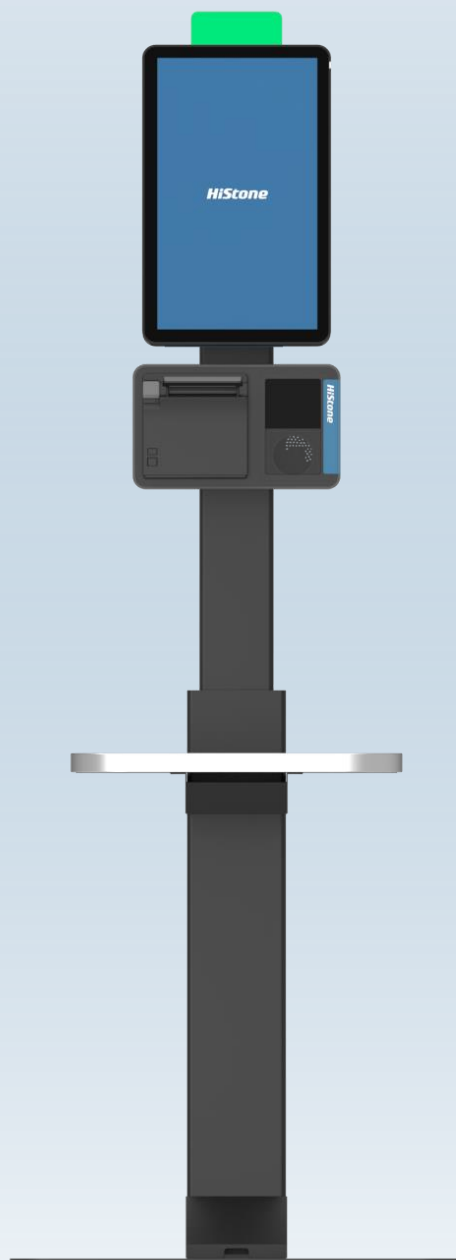

- ☐ Optional Alarm light /Camera
- ☐ Optional ground stand for Kiosk
- ☐ Optional CubeX

Disclaimer: All products specifications are subject to change without notice.

QINGDAO HISTONE INTELLIGENT COMMERCIAL SYSTEM CO.,LTD.
Wisdom Valley,NO.8 Shengshui Road, Laoshan District, Qingdao City, China.
Tel: +86 (532) 66069168

infopos@histonetec.com

www.hics.histonetec.com

HiStone