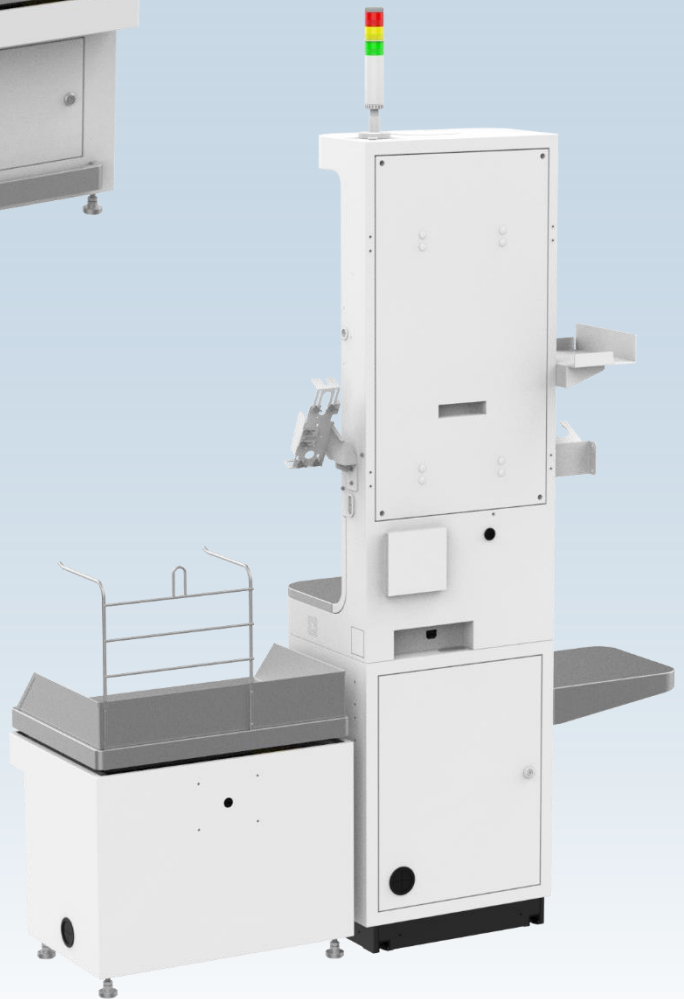

Disclaimer: All products specifications are subject to change without notice.

QINGDAO HISTONE INTELLIGENT COMMERCIAL SYSTEM CO.,LTD.
Wisdom Valley,NO.8 Shengshui Road, Laoshan District, Qingdao City, China.
Tel: +86 (532) 66069168

infopos@histonetec.com www.hics.histonetec.com

HiStone