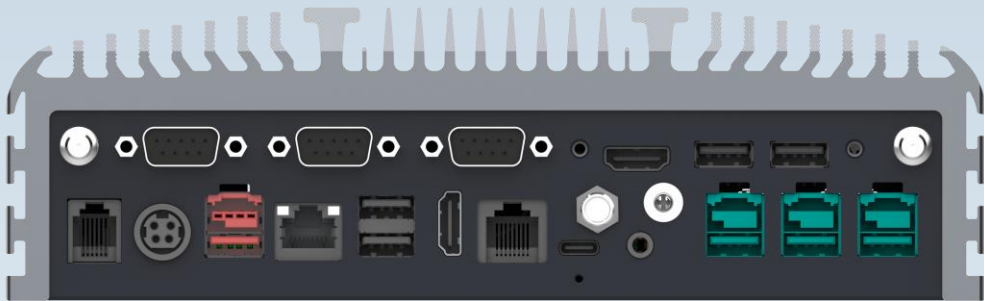

□ Variety IO Ports

Disclaimer: All products specifications are subject to change without notice.

QINGDAO HISTONE INTELLIGENT COMMERCIAL SYSTEM CO.,LTD.
Wisdom Valley,NO.8 Shengshui Road, Laoshan District, Qingdao City, China.
Tel: +86 (532) 66069168
✉ infopos@histonetec.com   www.hics.histonetec.com

HiStone