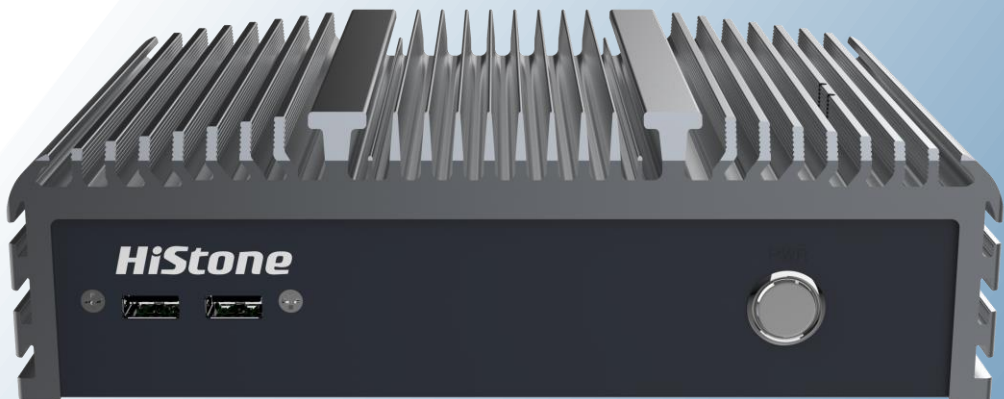

### Key Features

- ❑ Core i3/i5 12<sup>th</sup> /13<sup>th</sup> generation CPU provide powerful performance
- ❑ All aluminum alloy shell, Fanless design for silent operation
- ❑ Dual HDMI Port ,support duplicate or extend mode
- ❑ Various interfaces meet the needs of different scenarios

MODEL		HK600A
Processor		Intel Alder Lake , Intel 12 <sup>th</sup> Gen CPU : Core i3 12gen Optional: Core i5 12gen, Core i3 13 gen, Cor i5 13gen.
Operating System		Windows 10/Windows11/Linux
Memory		SO-DIMM DDR4 3200MHz 8GB,up to 32GB
Storage		M.2 NVME SSD/ M.2 SATA SSD 128GB, up to 512GB
Power Supply		24V 120W
IO Ports	Serial Port	3* DB9 COM Ports
		1* RJ50 COM Ports
		2 *COM ports can be set voltage
	USB	2*USB 3.0 TYPE A
		4*USB 2.0 TYPE A(2 on front panel, 2 on IO panel)
		3* 12V PowerUSB
		1*24V PowerUSB
	LAN	1*RJ45, support 10/100/1000Mbps adaptive network
	TypeC Port	1* Full function Type C Port
	Cash Drawer	1* RJ12 24V cash drawer Port
	Audio	1*3.5 mm audio
	Power-in	1*24V Power-in
Video	2*HDMI Ports	
Power-Out	1*12V Power output	
Button	1* Power Button	
Optional features	Wireless	Dual-band Wi-Fi® 802.11a/b/g/n/ac/ax 2.4GHz/5GHz ,support wifi 6 BT5.0
	bracket	Rail Bracket on both side(for wall mount/ desk mount)
	Cable	Power Cable for Monitors
Operating Voltage		100V~240V
Casing Material		High-quality aluminum alloy / sandblasted oxidation
Environment	Operating	-10°C - 60°C/5%-95% RH non-condensing
	Storage	-20°C - 85°C/5%-95% RH non-condensing
EMC and Safety		CE , FCC Pending
Colour		Silver-Gray